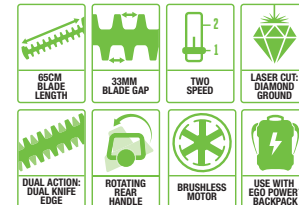

HT2401E	HT6500E				
BLADE LENGTH	61cm	65cm				
BLADE GAP	22mm	33mm				
BLADE TOOTH DEPTH	17mm	20mm				
RUN TIME*	BATTERY SIZE			BATTERY SIZE		
	2.0Ah	4.0Ah	7.5Ah	2.0Ah	5.0Ah	7.5Ah
	Up to 60 mins	Up to 120 mins	Up to 225 mins	Up to 30 mins	Up to 75 mins	Up to 113 mins
SPEED CONTROL	Single speed			Two-speed		
NO LOAD SPEEDS	2,600spm			2,800/3,200spm		
BLADE TYPE	Laser cut; diamond ground			Laser cut; diamond ground		
CUTTING ACTION	Dual action; single-sided cutting blade			Dual action; double-sided cutting blade		
BLADE TIP PROTECTOR	Yes			Yes		
SOUND PRESSURE (LpA)	83LpA 94LwA			80LpA 93LwA		
ROTATING HANDLE	No			45° and 90° left and right		
WEIGHT WITHOUT BATTERY	3.0kg			3.8kg		
MOTOR TYPE	Brushless			Brushless		
VIBRATION (M/S²)	2.0/1.5			4.5/5.1		
AVAILABLE AS A KIT: CS1401E	Includes 2.0Ah battery and standard charger			-		

*Run time may vary and depend on the battery used, charge level of battery, condition of hedge and user's operation technique.
†Available on selected models.