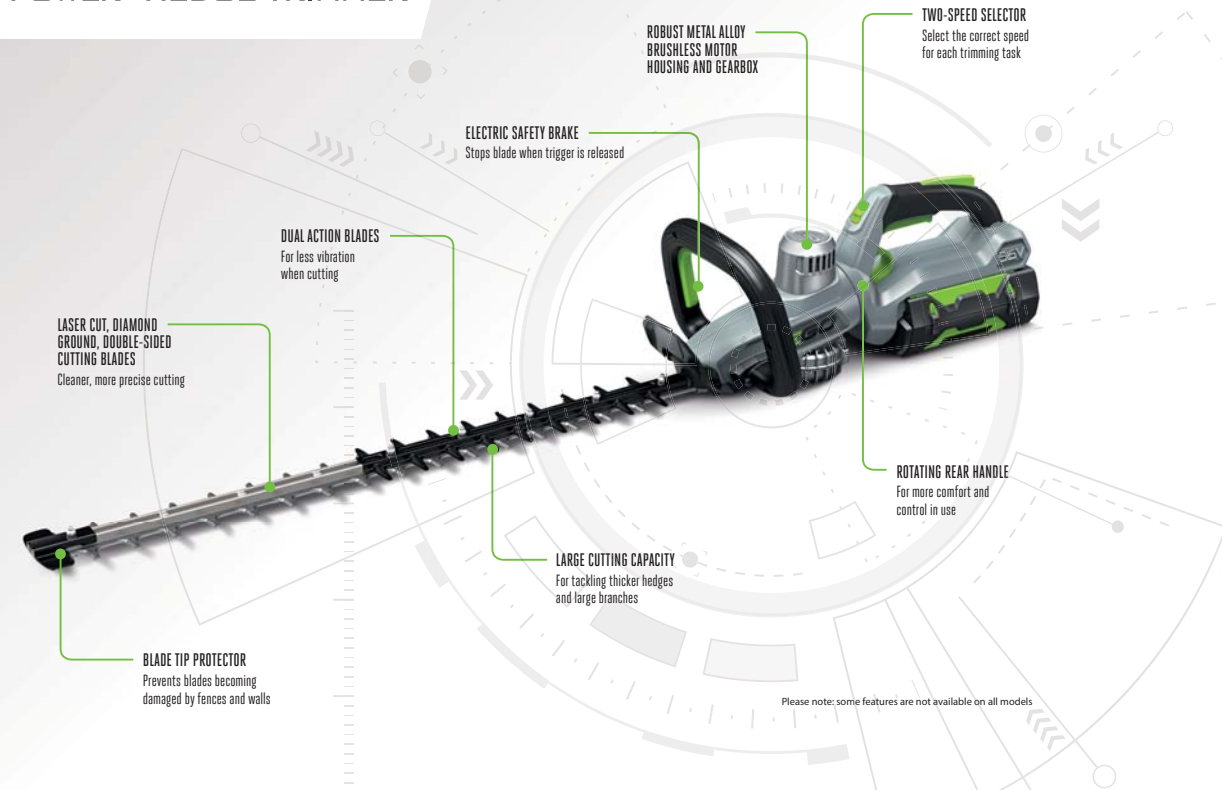

ROBUST METAL ALLOY BRUSHLESS MOTOR HOUSING AND GEARBOX

DUAL ACTION BLADES
For less vibration when cutting

ROTATING REAR HANDLE
For more comfort and control in use

BALANCED, PRECISE, POWERFUL

Powered by the petrol-matching 56V Arc Lithium battery, a single charge delivers such impressive run times that you'll be amazed at how much hedge you can cut.

The well-balanced design also has a number of clever features to make using for long periods of time more comfortable. The rotating handle and dual trigger system provide enhanced user comfort and safety. While the smooth and quiet brushless motor and gearbox give you all the power you need, without the vibration, fumes and noise of a petrol engine.

HT2401E 61cm HEDGE TRIMMER

Single speed 61cm blade length,
22mm blade gap with single knife-edge cutting action

HT6500E 65cm HEDGE TRIMMER

Two-speed 65cm blade length, 33mm blade gap with double-sided knife-edge cutting action and rotating rear handle for comfort and control