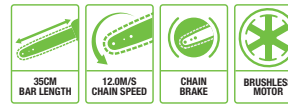

CS1401E 35cm CHAIN SAW

Featuring a 35cm bar length and 12.0m/s chain speed