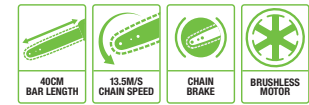

CS1600E 40cm CHAIN SAW

Featuring a 40cm bar length and 13.5m/s chain speed

	CS1401E	CS1600E				
BLADE LENGTH	35cm	40cm				
CHAIN SPEED	12.0m/s	13.5m/s				
RUN TIME*	BATTERY SIZE			BATTERY SIZE		
	2.0Ah	4.0Ah	7.5Ah	2.0Ah	5.0Ah	7.5Ah
	Up to 100 cuts	Up to 300 cuts	Up to 450 cuts	Up to 100 cuts	Up to 300 cuts	Up to 450 cuts
CHAIN BAR	AG1400	AG1600				
CHAIN TYPE	AC1400 (90PX – 3/8" x 1.1mm)	AC1600 (90PX – 3/8" x 1.1mm)				
OIL RESERVOIR	150ml	150ml				
CHAIN OIL	Automatic	Automatic				
CHAIN BRAKE	Yes	Yes				
NOISE RATING	86LpA	85LpA				
	100LwA	99LwA				
VIBRATION (M/S²)	5.4/4.1	3.0/3.2				
CHAIN TENSIONING	Tool free	Tool free				
WEIGHT WITHOUT BATTERY	3.7kg	3.9kg				
MOTOR TYPE	Brushless	Brushless				
AVAILABLE AS A KIT: CS1401E	Includes 2.0Ah battery and standard charger	-