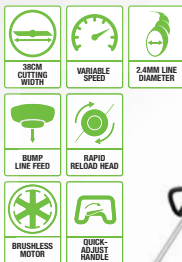

ST1500E-F 38cm LINE TRIMMER

Variable speed, large 38cm cutting swathe with bump head line feed and rapid reload line replacement

Powered by the 56V Arc Lithium battery, the EGO Power+ line trimmers give you all the power you need to tackle the toughest jobs. The quick-adjust handle offers optimum balance and control and the large cutting swathe cuts any task down to size. Plus the soft-start function and constant speed control ensures consistent trimming every time.

Other features include cutting speed selection, easy line replacement and twin line trimming for faster cutting and lower vibration.