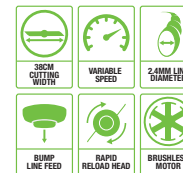

BC1500E-F 38cm LINE TRIMMER

Variable speed, large 38cm cutting swathe with bump head line feed and easy line replacement